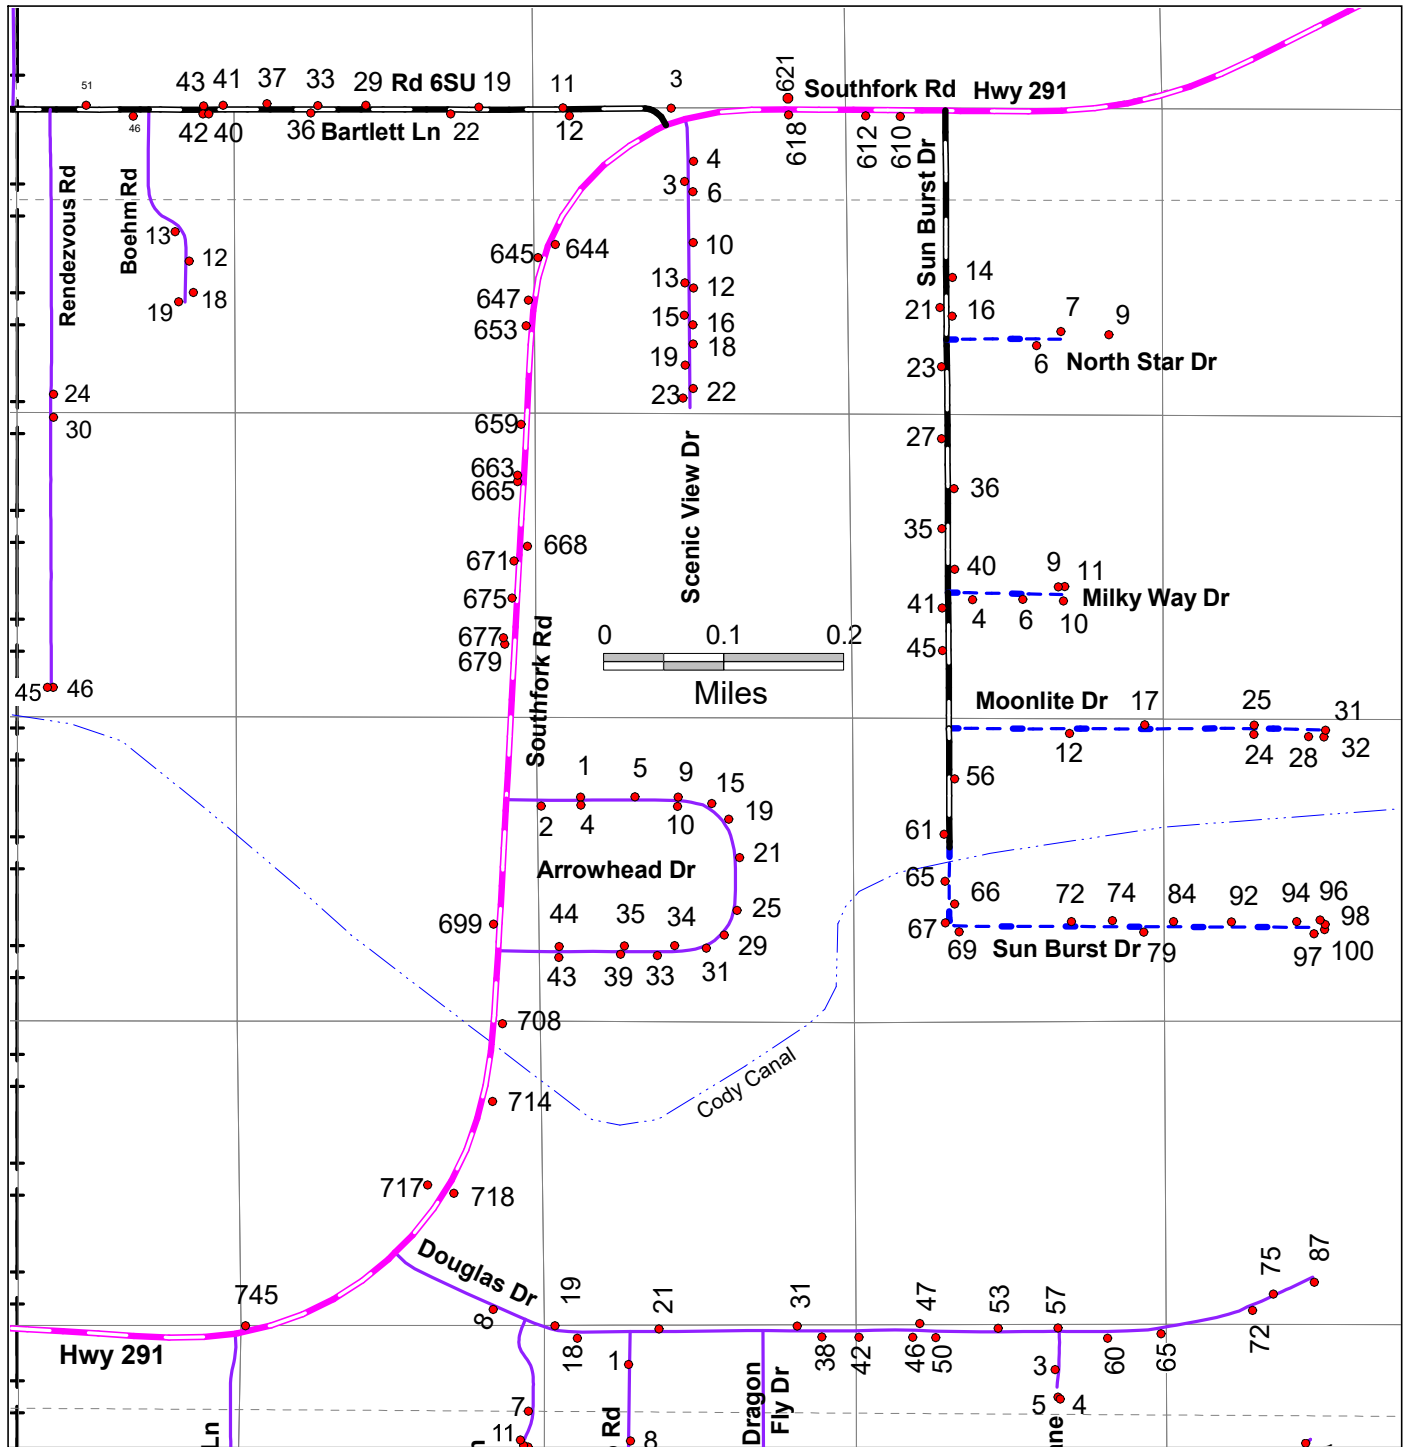

This map is for informational purposes only. The location and extent of roads, accesses, and property lines depicted hereon do not guarantee legal right of passage, ingress and egress, or property boundaries.

T52N R102W DETAIL C

52102C

- County Maintained
 - Chip Sealed
 - Dirt (various grades)
- State Maintained
 - Chip Sealed
 - Forest Service Maintained
 - Dirt (various grades)
 - Private Road
 - various surfaces

Cross Reference Road List:
 Bartlett Ln = Rd 6SU
 Carter View Dr = Rd 6UT
 Southfork Rd = St Hwy 291; Rd 6WX